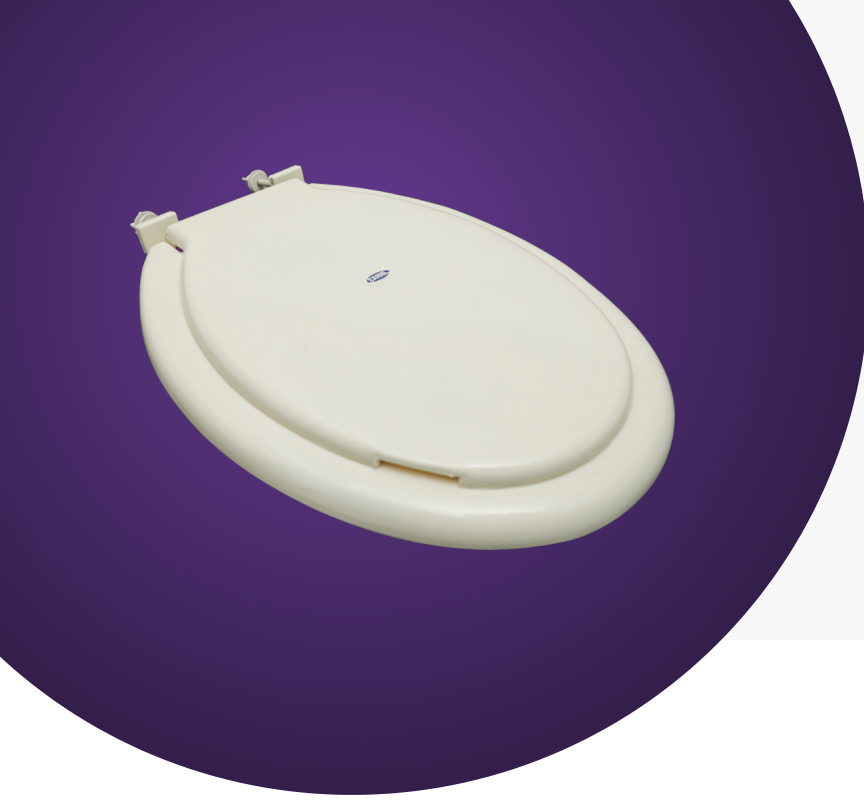

Front View

PRODUCT NAME

Eco

COLOR AVAILABILITY

All

PACKING

Customize

PROPERTIES

Regular

PRODUCT CODE

JPNO-009