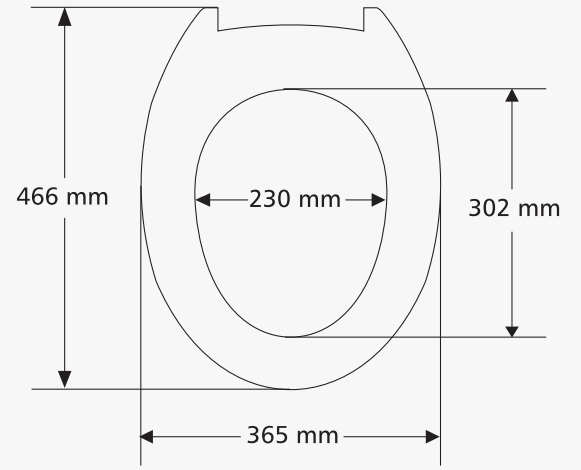

PRODUCT NAME

Eco

COLOR AVAILABILITY

All

PACKING

Customize

PROPERTIES

Regular

PRODUCT CODE

JPNO-009