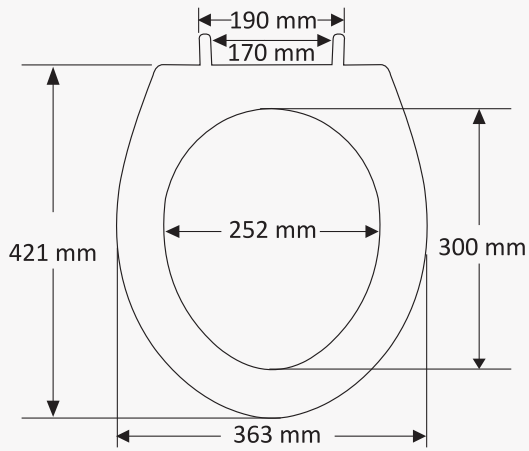

**All**

PACKING

**Customize**

PROPERTIES

**Regular**

PRODUCT CODE

**JPNO-009**

**Soft Close Range**