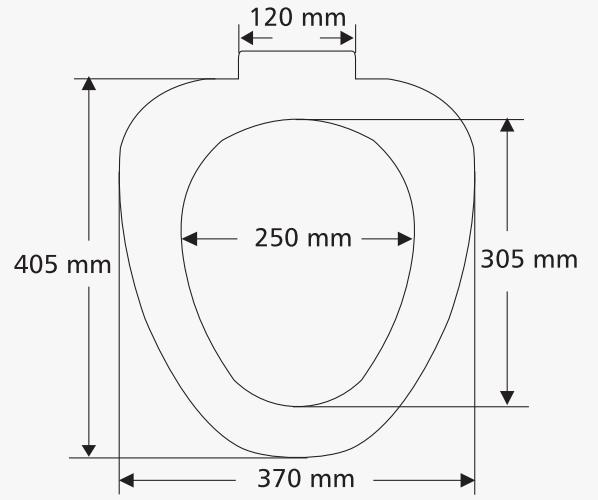

JPNO-002

Front View

Side View

Front View

Side View

PRODUCT NAME

**Cascade**

COLOR AVAILABILITY